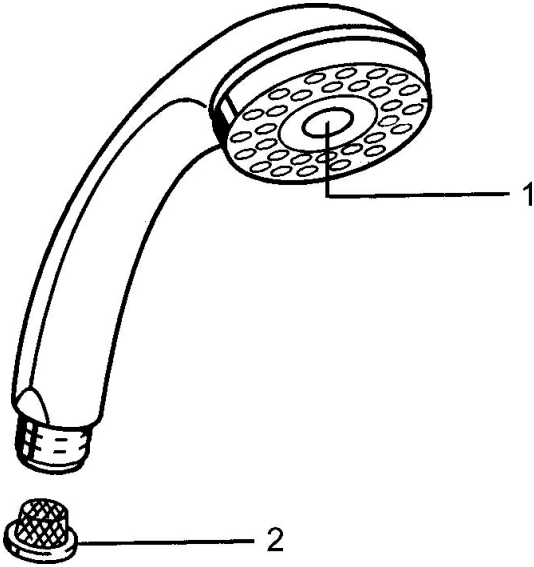

EAN: 4015474675117
static.hansa.com/0433010007

Spare parts

SP04330100

	Name	Code
1	Cover Discontinued	59911288
2	Strainer	59906859
N.I.	Diverter Chrome Discontinued	59912238
N.I.	Hose coupling, G1/2 Discontinued	59912237