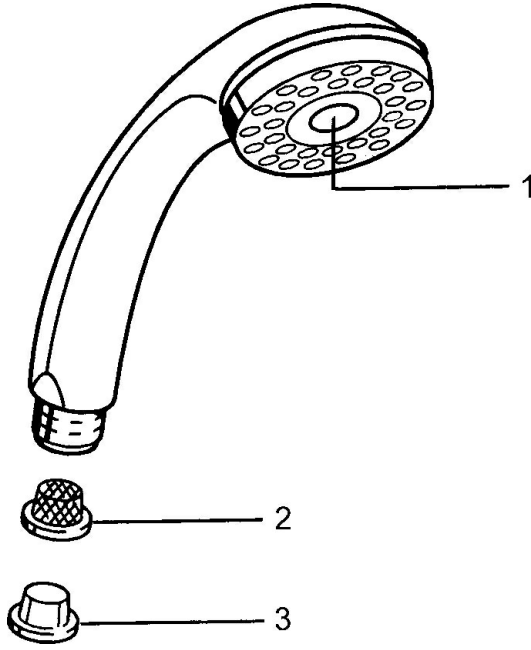

EAN: 4015474684553
static.hansa.com/0432010090

Spare parts

SP04320100

	Name	Code
1	Cover Discontinued	59911288
2	Strainer	59906859
N.I.	Hose coupling, G1/2 Discontinued	59912237