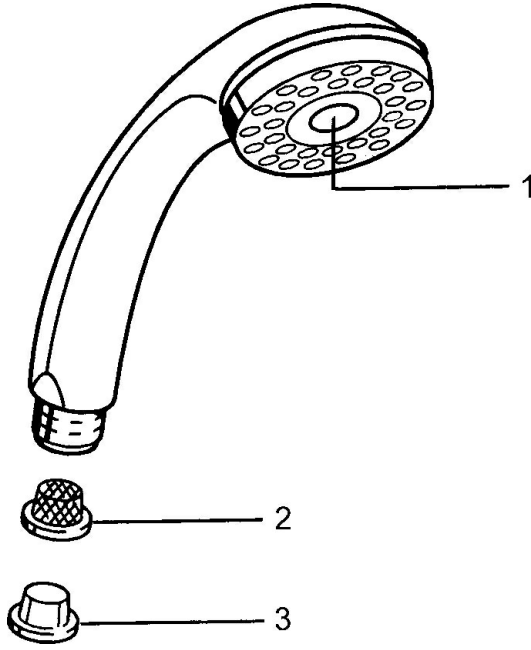

EAN: 4015474673434
static.hansa.com/0432010086

Spare parts

SP04320100

	Name	Code
1	Cover Discontinued	59911288
2	Strainer	59906859
N.I.	Hose coupling, G1/2 Discontinued	59912237