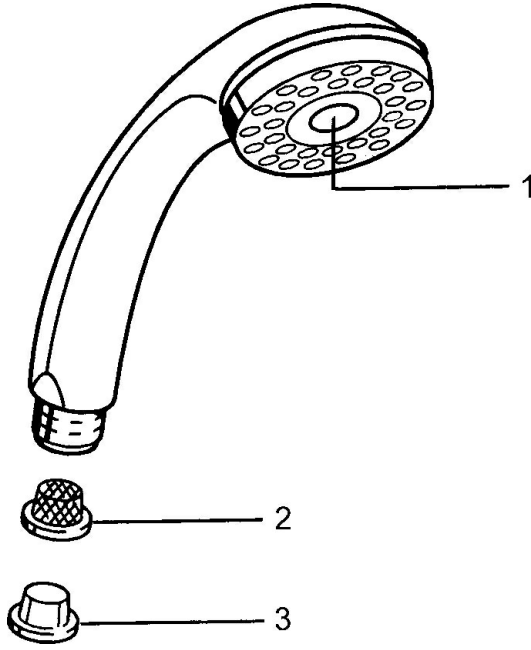

EAN: 4015474673410
static.hansa.com/0432010084

Spare parts

SP04320100

	Name	Code
1	Cover Discontinued	59911288
2	Strainer	59906859
N.I.	Hose coupling, G1/2 Discontinued	59912237