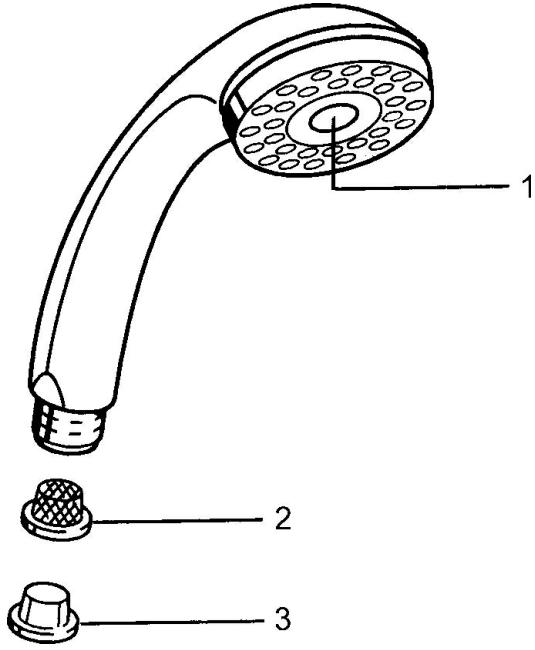

## Spare parts

### SP04320100

	Name	Code
1	Cover <b>Discontinued</b>	59911288
2	Strainer	59906859
N.I.	Hose coupling, G1/2 <b>Discontinued</b>	59912237