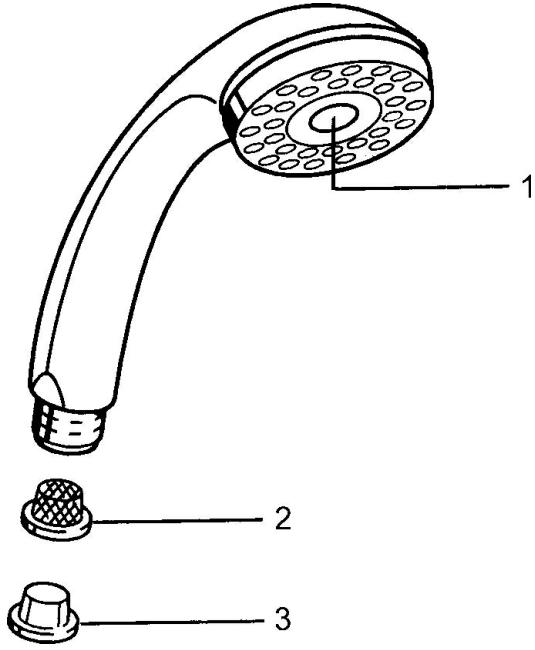

EAN: 4015474673359
static.hansa.com/0432010042

Spare parts

SP04320100

	Name	Code
1	Cover Discontinued	59911288
2	Strainer	59906859
N.I.	Hose coupling, G1/2 Discontinued	59912237