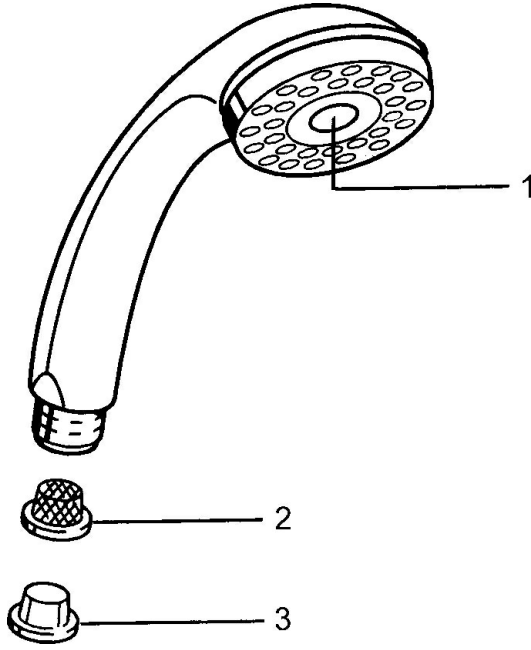

EAN: 4015474673335
static.hansa.com/0432010040

Spare parts

SP04320100

	Name	Code
1	Cover Discontinued	59911288
2	Strainer	59906859
N.I.	Hose coupling, G1/2 Discontinued	59912237