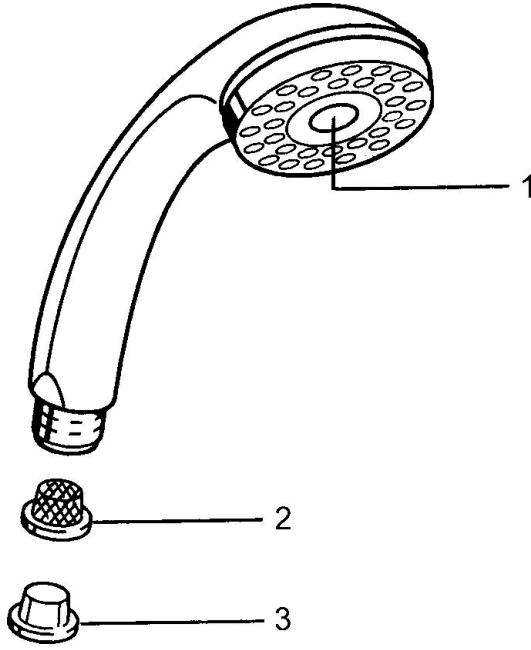

EAN: 4015474674172
static.hansa.com/0431010084

Spare parts

SP04320100

	Name	Code
1	Cover Discontinued	59911288
2	Strainer	59906859
N.I.	Hose coupling, G1/2 Discontinued	59912237