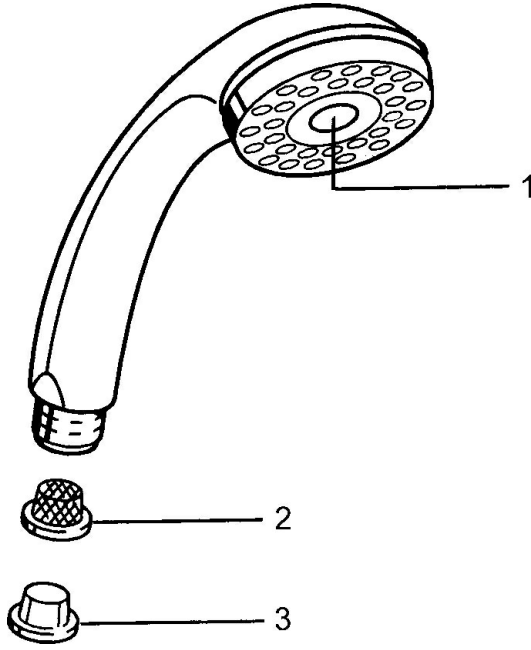

EAN: 4015474673502
static.hansa.com/0431010083

Spare parts

SP04320100

	Name	Code
1	Cover Discontinued	59911288
2	Strainer	59906859
N.I.	Hose coupling, G1/2 Discontinued	59912237