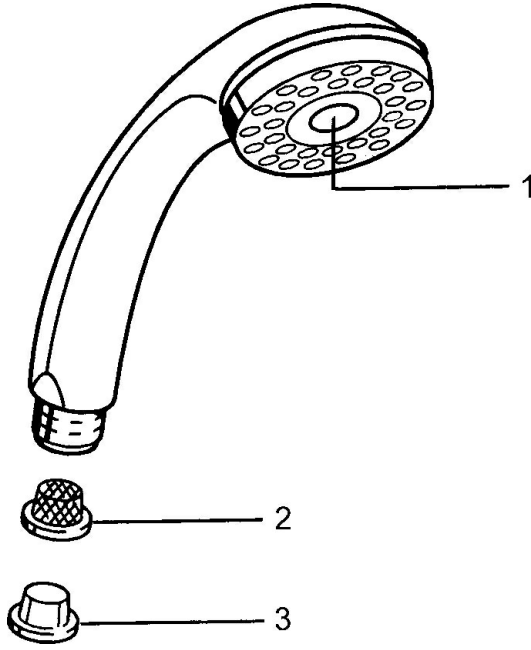

## Spare parts

### SP04320100

	Name	Code
1	Cover <b>Discontinued</b>	59911288
2	Strainer	59906859
N.I.	Hose coupling, G1/2 <b>Discontinued</b>	59912237