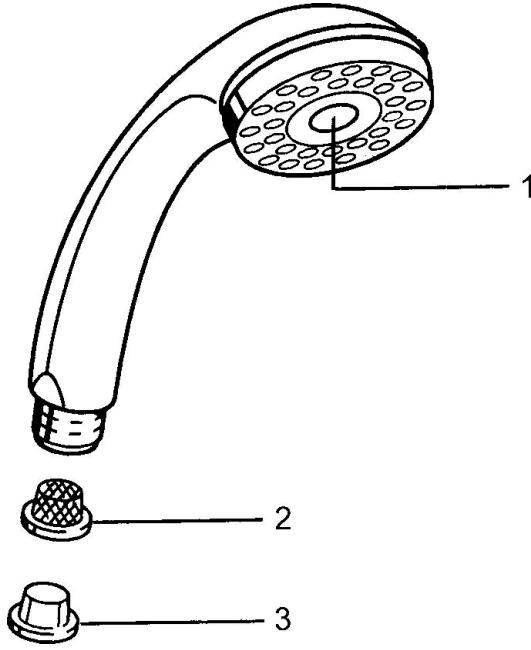

EAN: 4015474673472
static.hansa.com/04310100

Spare parts

SP04320100

	Name	Code
1	Cover Discontinued	59911288
2	Strainer	59906859
N.I.	Hose coupling, G1/2 Discontinued	59912237