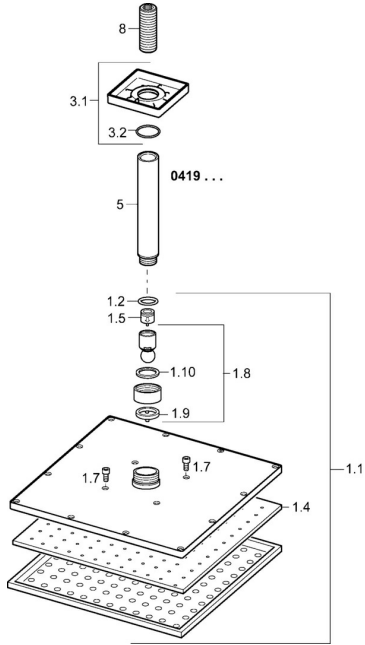

EAN: 4015474257498
static.hansa.com/04190340

Spare parts

SP04190340

	Name	Code
1.1	Overhead shower, 250x250 mm	59913875
1.4	Nozzle plate, 250x250 mm, (-2019)	59913876
1.6	Flow limiter	59913753
1.7	Screw	59913754
3.1	Cover plate, 75x75 mm Chrome	59913326
3.2	O-ring, d 26x2	59913423
5	Shower pipe, G1/2xG1/2 Chrome	59913877
8	Thread nipple, G1/2, AF12	59912144