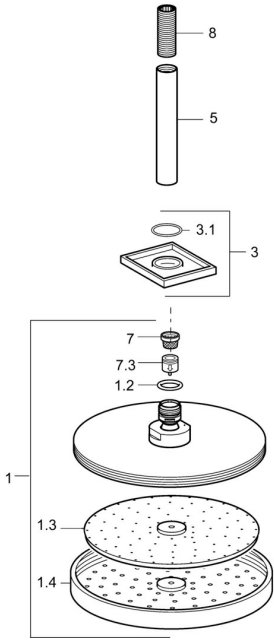

EAN: 4015474190160
static.hansa.com/04190300

Spare parts

SP04190300

	Name	Code
1	Headshower, d 220 mm Chrome	59912432
1.2	O-ring, 20x2	59912435
1.3	Nozzle plate, (-2013)	59912908
3	Cover plate, 75x75 mm Chrome	59913326
3.1	O-ring, d 26x2	59913423
5	Shower pipe, G1/2xG1/2 Chrome	59913877
7	Strainer	59906859
7.3	Flow limiter	59912777
8	Thread nipple, G1/2, AF12	59912144
N.I.	Connection nipple, G1/2, M24x1 Chrome	59913137
N.I.	Fixing part, G1/2	59912548