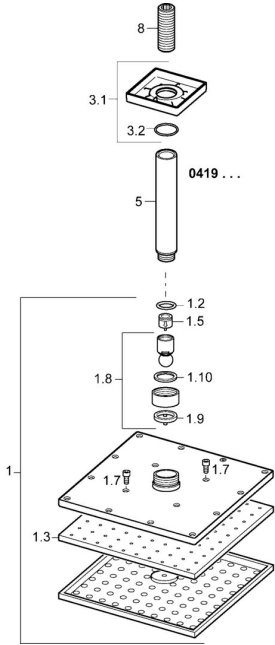

EAN: 4015474257481
static.hansa.com/04190240

Spare parts

SP04190240

	Name	Code
1	Overhead shower, 200x200 mm Chrome	59913873
1.3	Nozzle plate, 200x200 mm, (-2019) Discontinued	59913874
1.6	Flow limiter	59913753
1.7	Screw	59913754
3.1	Cover plate, 75x75 mm Chrome	59913326
3.2	O-ring, d 26x2	59913423
5	Shower pipe, G1/2xG1/2 Chrome	59913877
8	Thread nipple, G1/2, AF12	59912144