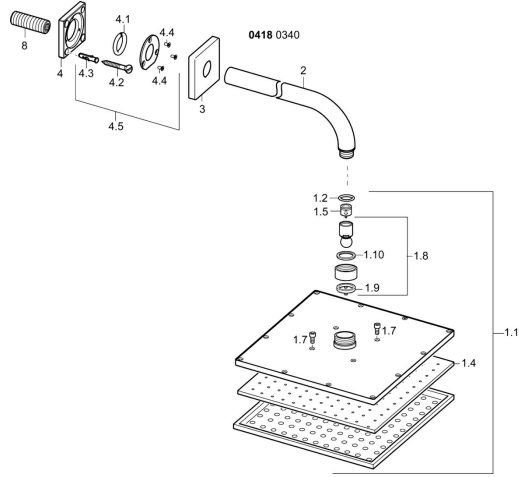

EAN: 4015474257474
static.hansa.com/04180340

Spare parts

SP04180340

	Name	Code
1.1	Overhead shower, 250x250 mm	59913875
1.4	Nozzle plate, 250x250 mm, (-2019)	59913876
1.6	Flow limiter	59913753
1.7	Screw	59913754
2	Shower pipe, G1/2xG1/2 Chrome	59913872
3	Cover flange, 75x75 mm Chrome	59913737
4	Plate	59913738
4.1	Clamping ring, d 26 mm Discontinued	59912433
4.5	Retaining ring	59913446
8	Thread nipple, G1/2, AF12	59912144