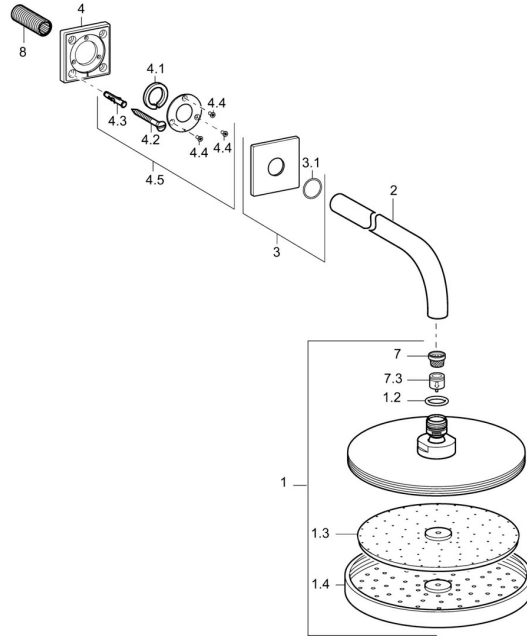

## Spare parts

### SP04180300

|      | Name                                       | Code     |
|------|--|----------|
| 1    | Headshower, d 220 mm Chrome                | 59912432 |
| 1.2  | O-ring, 20x2                               | 59912435 |
| 1.3  | Nozzle plate, (-2013)                      | 59912908 |
| 2    | Shower pipe, G1/2xM24x1, (-2013) Chrome    | 59912389 |
| 3    | Cover plate, 75x75 mm Chrome               | 59913326 |
| 3.1  | O-ring, d 26x2                             | 59913423 |
| 4    | Plate <b>Discontinued</b>                  | 59913447 |
| 4.1  | Clamping ring, d 26 mm <b>Discontinued</b> | 59912433 |
| 4.5  | Retaining ring                             | 59913446 |
| 7    | Strainer                                   | 59906859 |
| 7.3  | Flow limiter                               | 59912777 |
| 8    | Thread nipple, G1/2, AF12                  | 59912144 |
| N.I. | Fixing part, G1/2                          | 59912548 |
| N.I. | Connection nipple, G1/2, M24x1 Chrome      | 59913137 |
| N.I. | Shower pipe, G1/2xG1/2 Chrome              | 59913872 |
| N.I. | Plate                                      | 59913738 |
| N.I. | Cover flange, 75x75 mm Chrome              | 59913737 |