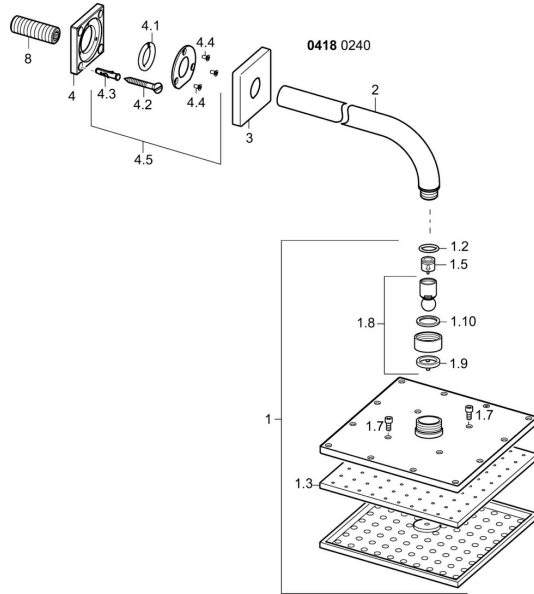

EAN: 4015474257467
static.hansa.com/04180240

Spare parts

SP04180240

	Name	Code
1	Overhead shower, 200x200 mm Chrome	59913873
1.3	Nozzle plate, 200x200 mm, (-2019) Discontinued	59913874
1.6	Flow limiter	59913753
1.7	Screw	59913754
2	Shower pipe, G1/2xG1/2 Chrome	59913872
3	Cover flange, 75x75 mm Chrome	59913737
4	Plate	59913738
4.1	Clamping ring, d 26 mm Discontinued	59912433
4.5	Retaining ring	59913446
8	Thread nipple, G1/2, AF12	59912144