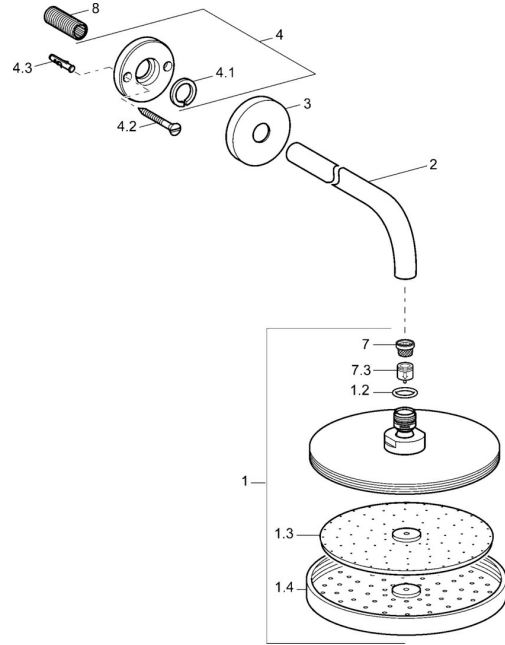

EAN: 4015474061521
static.hansa.com/04180100

Spare parts

SP04180100

	Name	Code
1	Headshower, d 220 mm Chrome	59912432
1.2	O-ring, 20x2	59912435
1.3	Nozzle plate, (-2013)	59912908
2	Shower pipe, G1/2xM24x1, (-2013) Chrome	59912389
3	Cover flange, d 84 mm Chrome	59912430
4	Retaining ring Discontinued	59912431
4.1	Clamping ring, d 26 mm Discontinued	59912433
7	Strainer	59906859
7.3	Flow limiter	59912777
8	Thread nipple, G1/2, AF12	59912144
N.I.	Shower pipe, G1/2xG1/2 Chrome	59913872
N.I.	Connection nipple, G1/2, M24x1 Chrome	59913137