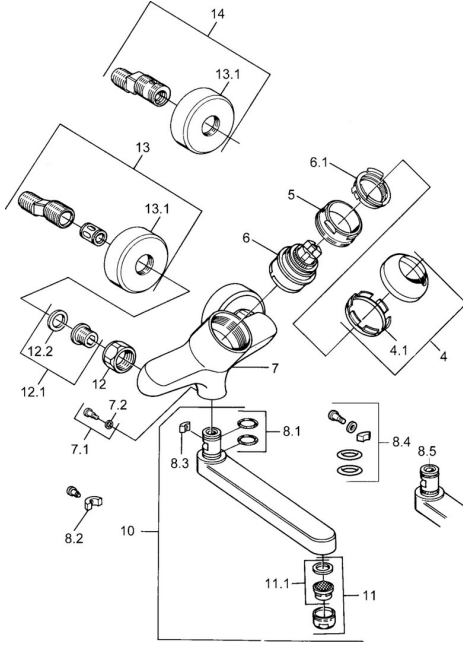

## Spare parts

### SP03692100

	Name		Code
1	Lever, 99 mm, red/blue Chrome	Discontinued	59913769
1	Lever, L=99 mm, (-2011) Chrome		59913768
1	Lever, L=138 mm Chrome	Discontinued	59913770
4	Covering cap Chrome		59906563
4.1	Fixing sleeve		59906695
5	Eye screw, M50x1, SW45		59904775
6	Cartridge, 4.8 eco		59904601
6.1	Hot water limiter		59904759
7.1	Fixing screw, M6x12, AF2.5		59904804
8.1	O-ring, d 15x2.5		59910423
8.2	Screw, M6x10, 2,5		59911435
8.2	Limiter		59910421
8.3	Limiter		59910422
10	Spout, L=235 Chrome		59910417
10	Spout, L=145 Chrome		59911380
10	Spout, L=170 Chrome		59911183
10	Spout, L=96 Chrome		59910419
11	Aerator, M24x1 STD HC A Chrome		59902366
11.1	Aerator, M22/24 A		59902081
12	Connection nut, G3/4, AF30		59902230
12.1	Seat, G1/2, L, WAF10		59904618
12.2	Retaining ring, 23.9x15.2x2		59902689
13	Eccentric Chrome	Discontinued	59906601
N.I.	Emptying valve		59912483