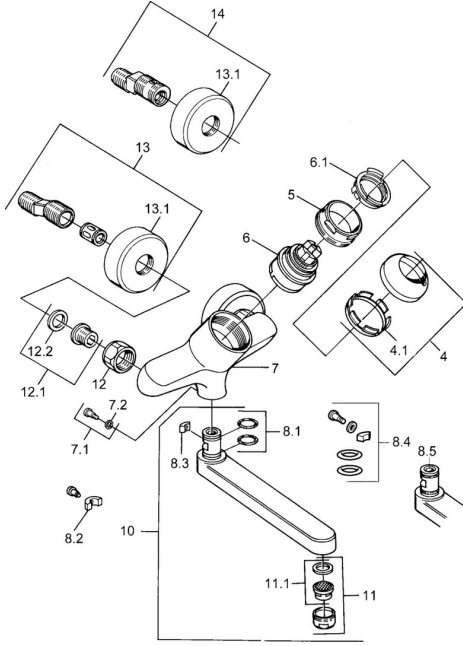

EAN: 4015474684119
static.hansa.com/03968103

Spare parts

SP03692100

	Name	Code
1	Lever, 99 mm, red/blue Chrome Discontinued	59913769
1	Lever, L=99 mm, (-2011) Chrome	59913768
1	Lever, L=138 mm Chrome Discontinued	59913770
4	Covering cap Chrome	59906563
4.1	Fixing sleeve	59906695
5	Eye screw, M50x1, SW45	59904775
6	Cartridge, 4.8 eco	59904601
6.1	Hot water limiter	59904759
7.1	Fixing screw, M6x12, AF2.5	59904804
8.1	O-ring, d 15x2.5	59910423
8.2	Screw, M6x10, 2,5	59911435
8.2	Limiter	59910421
8.3	Limiter	59910422
10	Spout, L=235 Chrome	59910417
10	Spout, L=145 Chrome	59911380
10	Spout, L=170 Chrome	59911183
10	Spout, L=96 Chrome	59910419
11	Aerator, M24x1 STD HC A Chrome	59902366
11.1	Aerator, M22/24 A	59902081
12	Connection nut, G3/4, AF30	59902230
12.1	Seat, G1/2, L, WAF10	59904618
12.2	Retaining ring, 23.9x15.2x2	59902689
13	Eccentric Chrome Discontinued	59906601
N.I.	Emptying valve	59912483