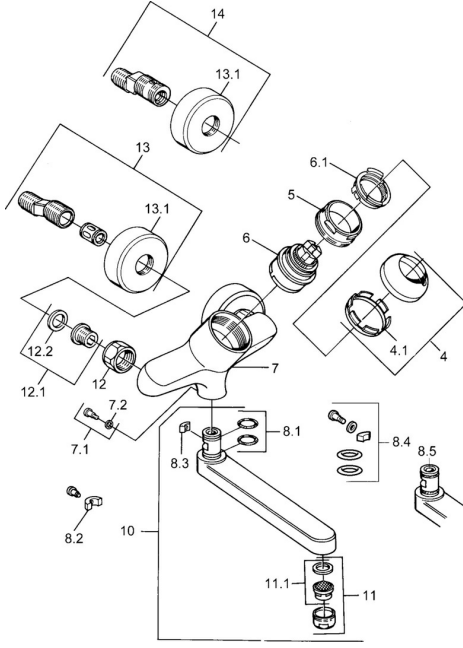

EAN: 4015474684102
static.hansa.com/03968102

Spare parts

SP03692100

	Name	Code
1	Lever, 99 mm, red/blue Chrome Discontinued	59913769
1	Lever, L=99 mm, (-2011) Chrome	59913768
1	Lever, L=138 mm Chrome Discontinued	59913770
4	Covering cap Chrome	59906563
4.1	Fixing sleeve	59906695
5	Eye screw, M50x1, SW45	59904775
6	Cartridge, 4.8 eco	59904601
6.1	Hot water limiter	59904759
7.1	Fixing screw, M6x12, AF2.5	59904804
8.1	O-ring, d 15x2.5	59910423
8.2	Screw, M6x10, 2,5	59911435
8.2	Limiter	59910421
8.3	Limiter	59910422
10	Spout, L=235 Chrome	59910417
10	Spout, L=145 Chrome	59911380
10	Spout, L=170 Chrome	59911183
10	Spout, L=96 Chrome	59910419
11	Aerator, M24x1 STD HC A Chrome	59902366
11.1	Aerator, M22/24 A	59902081
12	Connection nut, G3/4, AF30	59902230
12.1	Seat, G1/2, L, WAF10	59904618
12.2	Retaining ring, 23.9x15.2x2	59902689
13	Eccentric Chrome Discontinued	59906601
N.I.	Emptying valve	59912483