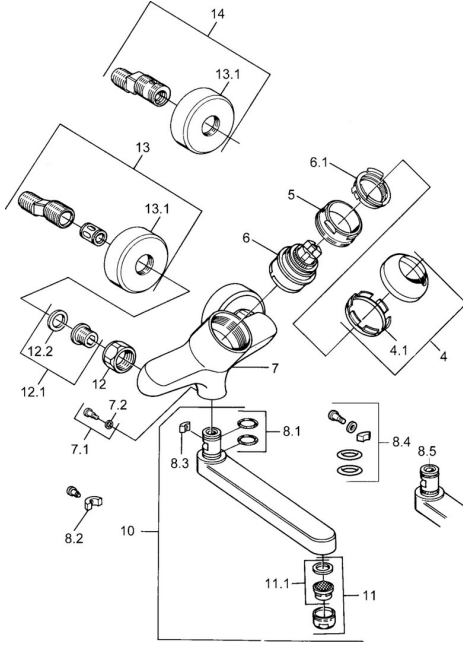

EAN: 4015474602557
static.hansa.com/03968101

Spare parts

SP03692100

	Name		Code
1	Lever, 99 mm, red/blue Chrome	Discontinued	59913769
1	Lever, L=99 mm, (-2011) Chrome		59913768
1	Lever, L=138 mm Chrome	Discontinued	59913770
4	Covering cap Chrome		59906563
4.1	Fixing sleeve		59906695
5	Eye screw, M50x1, SW45		59904775
6	Cartridge, 4.8 eco		59904601
6.1	Hot water limiter		59904759
7.1	Fixing screw, M6x12, AF2.5		59904804
8.1	O-ring, d 15x2.5		59910423
8.2	Screw, M6x10, 2,5		59911435
8.2	Limiter		59910421
8.3	Limiter		59910422
10	Spout, L=235 Chrome		59910417
10	Spout, L=145 Chrome		59911380
10	Spout, L=170 Chrome		59911183
10	Spout, L=96 Chrome		59910419
11	Aerator, M24x1 STD HC A Chrome		59902366
11.1	Aerator, M22/24 A		59902081
12	Connection nut, G3/4, AF30		59902230
12.1	Seat, G1/2, L, WAF10		59904618
12.2	Retaining ring, 23.9x15.2x2		59902689
13	Eccentric Chrome	Discontinued	59906601
N.I.	Emptying valve		59912483