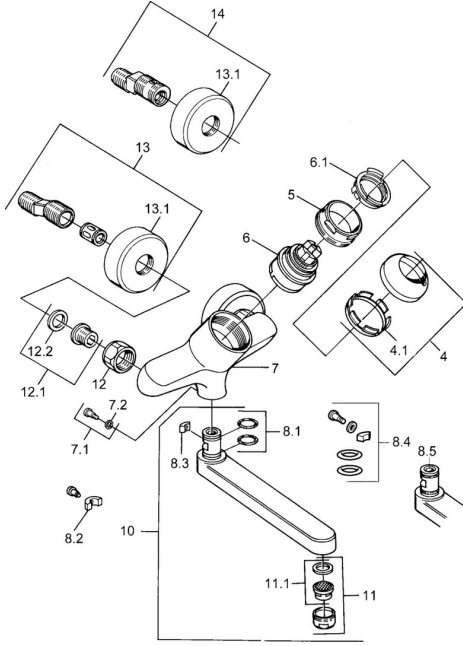

EAN: 4015474684072
static.hansa.com/03948203

Spare parts

SP03692100

	Name	Code
1	Lever, 99 mm, red/blue Chrome Discontinued	59913769
1	Lever, L=99 mm, (-2011) Chrome	59913768
1	Lever, L=138 mm Chrome Discontinued	59913770
4	Covering cap Chrome	59906563
4.1	Fixing sleeve	59906695
5	Eye screw, M50x1, SW45	59904775
6	Cartridge, 4.8 eco	59904601
6.1	Hot water limiter	59904759
7.1	Fixing screw, M6x12, AF2.5	59904804
8.1	O-ring, d 15x2.5	59910423
8.2	Screw, M6x10, 2,5	59911435
8.2	Limiter	59910421
8.3	Limiter	59910422
10	Spout, L=235 Chrome	59910417
10	Spout, L=145 Chrome	59911380
10	Spout, L=170 Chrome	59911183
10	Spout, L=96 Chrome	59910419
11	Aerator, M24x1 STD HC A Chrome	59902366
11.1	Aerator, M22/24 A	59902081
12	Connection nut, G3/4, AF30	59902230
12.1	Seat, G1/2, L, WAF10	59904618
12.2	Retaining ring, 23.9x15.2x2	59902689
13	Eccentric Chrome Discontinued	59906601
N.I.	Emptying valve	59912483