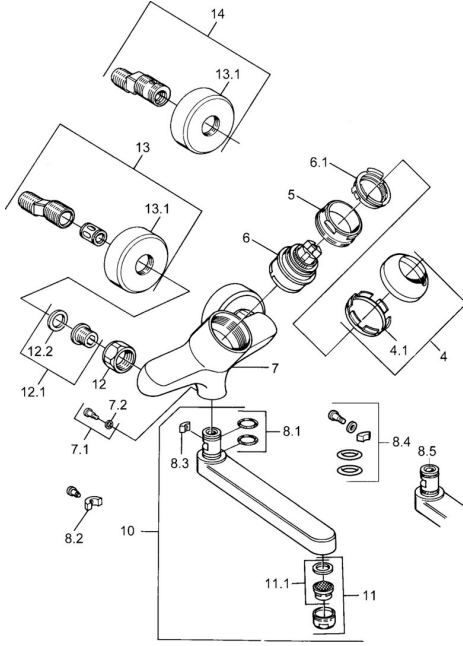

EAN: 4015474684065
static.hansa.com/03948202

Spare parts

SP03692100

	Name	Code
1	Lever, 99 mm, red/blue Chrome Discontinued	59913769
1	Lever, L=99 mm, (-2011) Chrome	59913768
1	Lever, L=138 mm Chrome Discontinued	59913770
4	Covering cap Chrome	59906563
4.1	Fixing sleeve	59906695
5	Eye screw, M50x1, SW45	59904775
6	Cartridge, 4.8 eco	59904601
6.1	Hot water limiter	59904759
7.1	Fixing screw, M6x12, AF2.5	59904804
8.1	O-ring, d 15x2.5	59910423
8.2	Screw, M6x10, 2,5	59911435
8.2	Limiter	59910421
8.3	Limiter	59910422
10	Spout, L=235 Chrome	59910417
10	Spout, L=145 Chrome	59911380
10	Spout, L=170 Chrome	59911183
10	Spout, L=96 Chrome	59910419
11	Aerator, M24x1 STD HC A Chrome	59902366
11.1	Aerator, M22/24 A	59902081
12	Connection nut, G3/4, AF30	59902230
12.1	Seat, G1/2, L, WAF10	59904618
12.2	Retaining ring, 23.9x15.2x2	59902689
13	Eccentric Chrome Discontinued	59906601
N.I.	Emptying valve	59912483