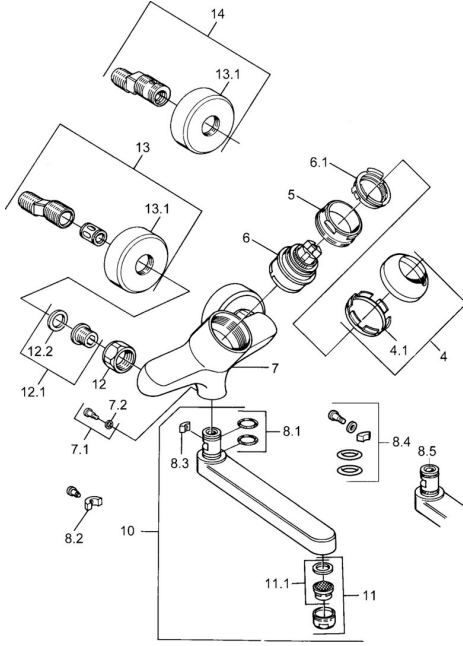

EAN: 4015474684034
static.hansa.com/03948103

Spare parts

SP03692100

	Name	Code
1	Lever, 99 mm, red/blue Chrome Discontinued	59913769
1	Lever, L=99 mm, (-2011) Chrome	59913768
1	Lever, L=138 mm Chrome Discontinued	59913770
4	Covering cap Chrome	59906563
4.1	Fixing sleeve	59906695
5	Eye screw, M50x1, SW45	59904775
6	Cartridge, 4.8 eco	59904601
6.1	Hot water limiter	59904759
7.1	Fixing screw, M6x12, AF2.5	59904804
8.1	O-ring, d 15x2.5	59910423
8.2	Screw, M6x10, 2,5	59911435
8.2	Limiter	59910421
8.3	Limiter	59910422
10	Spout, L=235 Chrome	59910417
10	Spout, L=145 Chrome	59911380
10	Spout, L=170 Chrome	59911183
10	Spout, L=96 Chrome	59910419
11	Aerator, M24x1 STD HC A Chrome	59902366
11.1	Aerator, M22/24 A	59902081
12	Connection nut, G3/4, AF30	59902230
12.1	Seat, G1/2, L, WAF10	59904618
12.2	Retaining ring, 23.9x15.2x2	59902689
13	Eccentric Chrome Discontinued	59906601
N.I.	Emptying valve	59912483