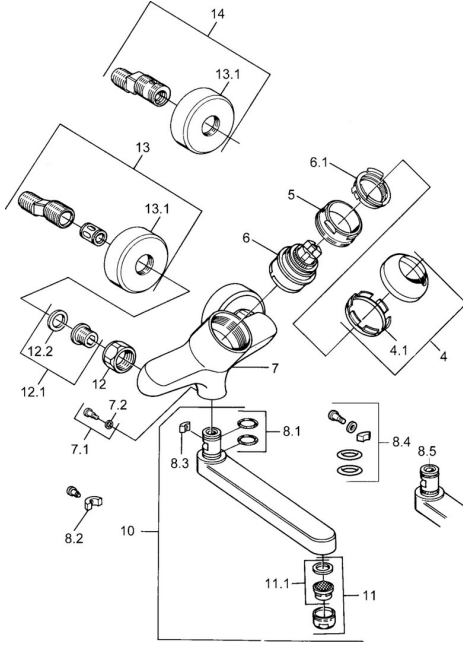

EAN: 4015474684027
static.hansa.com/03948102

Spare parts

SP03692100

	Name	Code
1	Lever, 99 mm, red/blue Chrome Discontinued	59913769
1	Lever, L=99 mm, (-2011) Chrome	59913768
1	Lever, L=138 mm Chrome Discontinued	59913770
4	Covering cap Chrome	59906563
4.1	Fixing sleeve	59906695
5	Eye screw, M50x1, SW45	59904775
6	Cartridge, 4.8 eco	59904601
6.1	Hot water limiter	59904759
7.1	Fixing screw, M6x12, AF2.5	59904804
8.1	O-ring, d 15x2.5	59910423
8.2	Screw, M6x10, 2,5	59911435
8.2	Limiter	59910421
8.3	Limiter	59910422
10	Spout, L=235 Chrome	59910417
10	Spout, L=145 Chrome	59911380
10	Spout, L=170 Chrome	59911183
10	Spout, L=96 Chrome	59910419
11	Aerator, M24x1 STD HC A Chrome	59902366
11.1	Aerator, M22/24 A	59902081
12	Connection nut, G3/4, AF30	59902230
12.1	Seat, G1/2, L, WAF10	59904618
12.2	Retaining ring, 23.9x15.2x2	59902689
13	Eccentric Chrome Discontinued	59906601
N.I.	Emptying valve	59912483