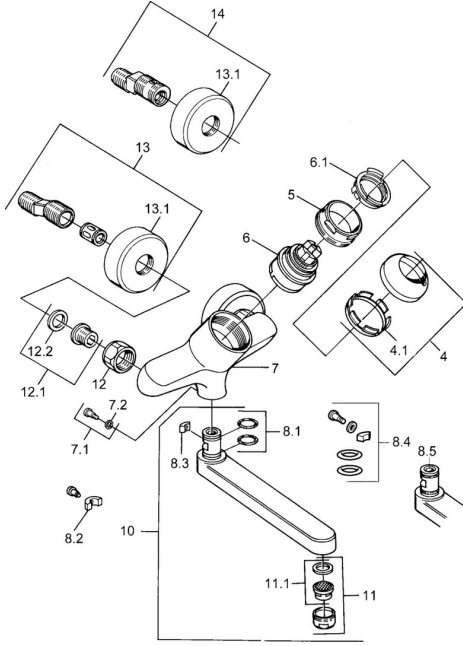

EAN: 4015474602601
static.hansa.com/03948101

Spare parts

SP03692100

	Name	Code
1	Lever, 99 mm, red/blue Chrome Discontinued	59913769
1	Lever, L=99 mm, (-2011) Chrome	59913768
1	Lever, L=138 mm Chrome Discontinued	59913770
4	Covering cap Chrome	59906563
4.1	Fixing sleeve	59906695
5	Eye screw, M50x1, SW45	59904775
6	Cartridge, 4.8 eco	59904601
6.1	Hot water limiter	59904759
7.1	Fixing screw, M6x12, AF2.5	59904804
8.1	O-ring, d 15x2.5	59910423
8.2	Screw, M6x10, 2,5	59911435
8.2	Limiter	59910421
8.3	Limiter	59910422
10	Spout, L=235 Chrome	59910417
10	Spout, L=145 Chrome	59911380
10	Spout, L=170 Chrome	59911183
10	Spout, L=96 Chrome	59910419
11	Aerator, M24x1 STD HC A Chrome	59902366
11.1	Aerator, M22/24 A	59902081
12	Connection nut, G3/4, AF30	59902230
12.1	Seat, G1/2, L, WAF10	59904618
12.2	Retaining ring, 23.9x15.2x2	59902689
13	Eccentric Chrome Discontinued	59906601
N.I.	Emptying valve	59912483