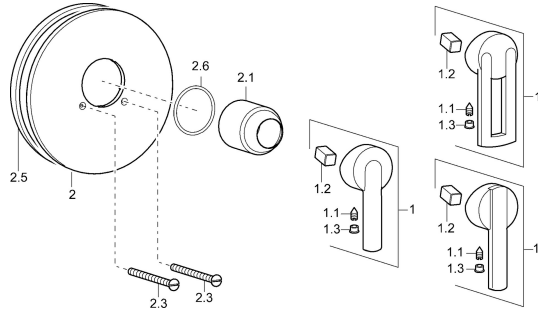

EAN: 4015474105119
static.hansa.com/03869140

Spare parts

SP03869140

	Name	Code
1	Lever Chrome Discontinued	59913774
1	Lever Chrome Discontinued	43880003
1	Lever Chrome Discontinued	43890005
1.1	Screw, M5x8, SW2.5	59904755
1.2	Bushing	59904778
1.3	Symbol plug Grey	59912112
2	Cover plate, d 188 mm Chrome	59912124
2.1	Covering cap Chrome Discontinued	59912795
2.3	Screw, M5x65 Chrome	59904847
2.5	Rubber gasket	59912232
2.6	O-ring, 55x2	59912543
N.I.	Raising kit, 20 mm	59904983