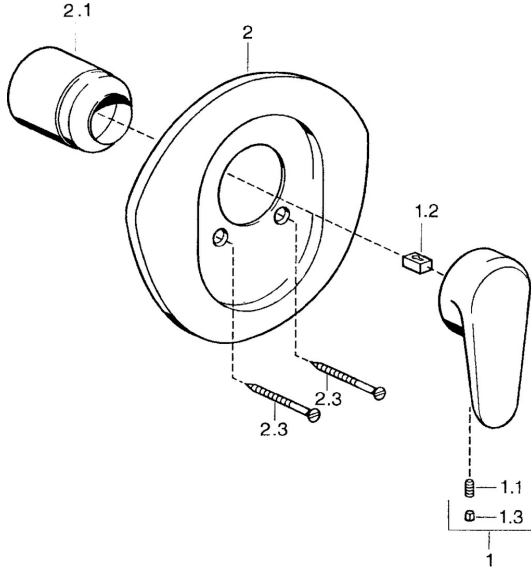

EAN: 4015474637290
static.hansa.com/03869106

Spare parts

SP03869102

	Name	Code
1	Lever, L=138 mm Chrome Discontinued	59913770
1	Lever, L=99 mm, (-2011) Chrome	59913768
1.1	Screw, M5x8, SW2.5	59904755
1.2	Bushing	59904778
1.3	Plug, hot/cold	59906705
2	Cover flange Chrome Discontinued	59911553
2	Cover flange White Discontinued	59911555
2	Cover flange Edelmessing Discontinued	59911557
2.1	Covering cap Edelmessing Discontinued	59906537
2.1	Covering cap Chrome	59904820
2.3	Screw, M5x65 White Discontinued	59906672
2.3	Screw, M5x65 Chrome	59904847
2.3	Screw, M5x65 Gold Discontinued	59904849
N.I.	Raising kit, 20 mm	59904983