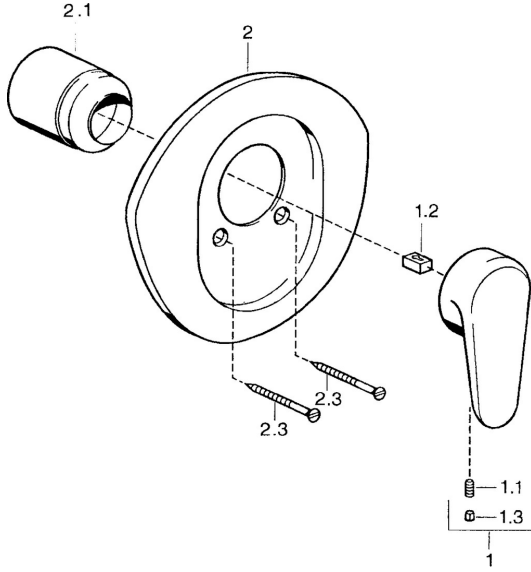

EAN: 4015474683259
static.hansa.com/0386910590

Spare parts

SP03869102

	Name	Code
1	Lever, L=138 mm Chrome Discontinued	59913770
1	Lever, L=99 mm, (-2011) Chrome	59913768
1.1	Screw, M5x8, SW2.5	59904755
1.2	Bushing	59904778
1.3	Plug, hot/cold	59906705
2	Cover flange Chrome Discontinued	59911553
2	Cover flange White Discontinued	59911555
2	Cover flange Edelmessing Discontinued	59911557
2.1	Covering cap Edelmessing Discontinued	59906537
2.1	Covering cap Chrome	59904820
2.3	Screw, M5x65 White Discontinued	59906672
2.3	Screw, M5x65 Chrome	59904847
2.3	Screw, M5x65 Gold Discontinued	59904849
N.I.	Raising kit, 20 mm	59904983