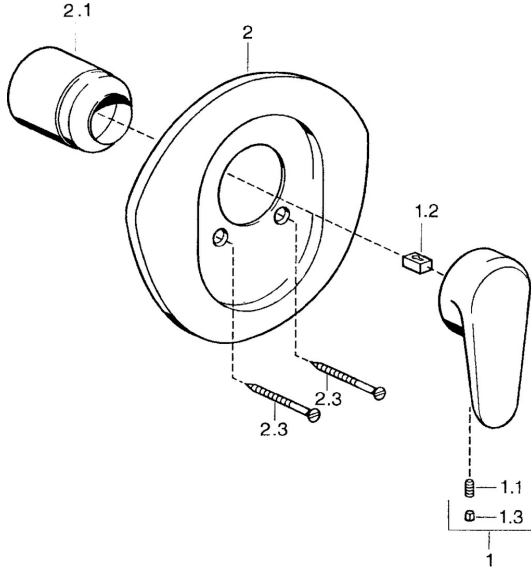

EAN: 4015474683266
static.hansa.com/0386910586

Spare parts

SP03869102

	Name	Code
1	Lever, L=138 mm Chrome Discontinued	59913770
1	Lever, L=99 mm, (-2011) Chrome	59913768
1.1	Screw, M5x8, SW2.5	59904755
1.2	Bushing	59904778
1.3	Plug, hot/cold	59906705
2	Cover flange Chrome Discontinued	59911553
2	Cover flange White Discontinued	59911555
2	Cover flange Edelmessing Discontinued	59911557
2.1	Covering cap Edelmessing Discontinued	59906537
2.1	Covering cap Chrome	59904820
2.3	Screw, M5x65 White Discontinued	59906672
2.3	Screw, M5x65 Chrome	59904847
2.3	Screw, M5x65 Gold Discontinued	59904849
N.I.	Raising kit, 20 mm	59904983