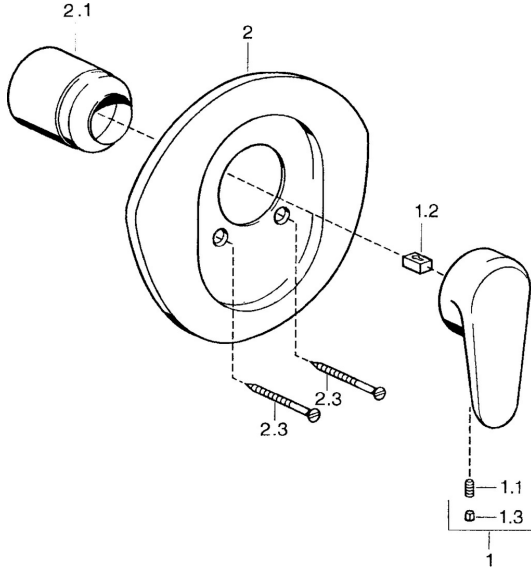

EAN: 4015474526112
static.hansa.com/03869103

Spare parts

SP03869102

	Name	Code
1	Lever, L=138 mm Chrome Discontinued	59913770
1	Lever, L=99 mm, (-2011) Chrome	59913768
1.1	Screw, M5x8, SW2.5	59904755
1.2	Bushing	59904778
1.3	Plug, hot/cold	59906705
2	Cover flange Chrome Discontinued	59911553
2	Cover flange White Discontinued	59911555
2	Cover flange Edelmessing Discontinued	59911557
2.1	Covering cap Edelmessing Discontinued	59906537
2.1	Covering cap Chrome	59904820
2.3	Screw, M5x65 White Discontinued	59906672
2.3	Screw, M5x65 Chrome	59904847
2.3	Screw, M5x65 Gold Discontinued	59904849
N.I.	Raising kit, 20 mm	59904983