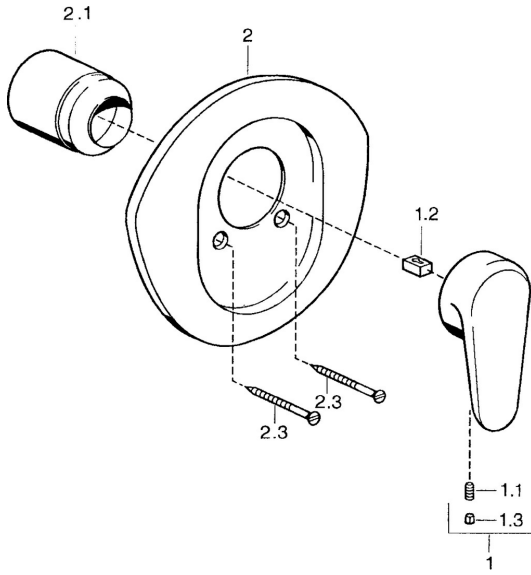

EAN: 4015474682627
static.hansa.com/0386910290

Spare parts

SP03869102

	Name	Code
1	Lever, L=138 mm Chrome Discontinued	59913770
1	Lever, L=99 mm, (-2011) Chrome	59913768
1.1	Screw, M5x8, SW2.5	59904755
1.2	Bushing	59904778
1.3	Plug, hot/cold	59906705
2	Cover flange Chrome Discontinued	59911553
2	Cover flange White Discontinued	59911555
2	Cover flange Edelmessing Discontinued	59911557
2.1	Covering cap Edelmessing Discontinued	59906537
2.1	Covering cap Chrome	59904820
2.3	Screw, M5x65 White Discontinued	59906672
2.3	Screw, M5x65 Chrome	59904847
2.3	Screw, M5x65 Gold Discontinued	59904849
N.I.	Raising kit, 20 mm	59904983