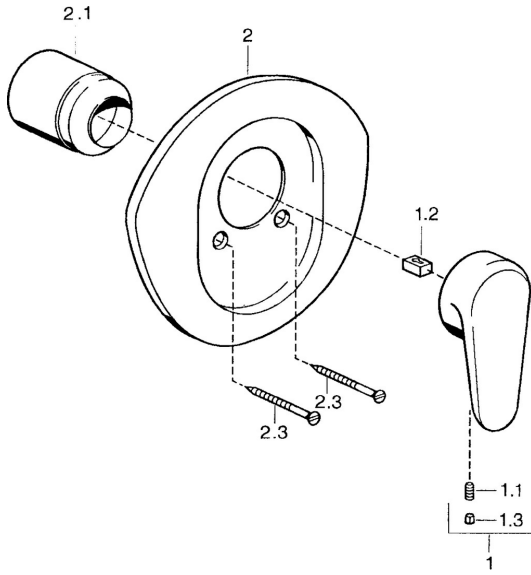

EAN: 4015474682573
static.hansa.com/0386910286

Spare parts

SP03869102

	Name	Code
1	Lever, L=138 mm Chrome Discontinued	59913770
1	Lever, L=99 mm, (-2011) Chrome	59913768
1.1	Screw, M5x8, SW2.5	59904755
1.2	Bushing	59904778
1.3	Plug, hot/cold	59906705
2	Cover flange Chrome Discontinued	59911553
2	Cover flange White Discontinued	59911555
2	Cover flange Edelmessing Discontinued	59911557
2.1	Covering cap Edelmessing Discontinued	59906537
2.1	Covering cap Chrome	59904820
2.3	Screw, M5x65 White Discontinued	59906672
2.3	Screw, M5x65 Chrome	59904847
2.3	Screw, M5x65 Gold Discontinued	59904849
N.I.	Raising kit, 20 mm	59904983