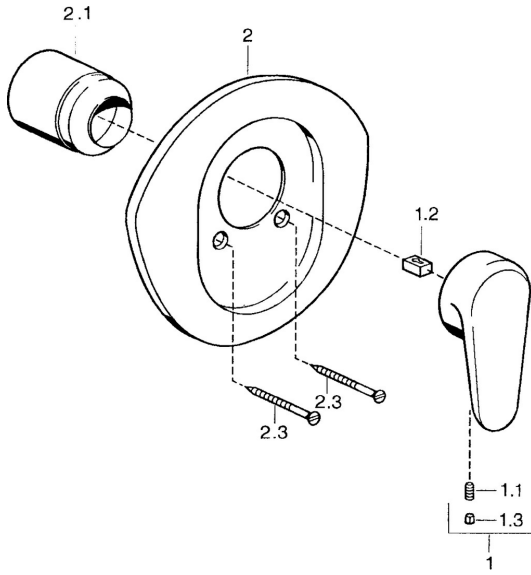

## Spare parts

### SP03869102

	Name	Code
1	Lever, L=138 mm Chrome <span style="background-color: #cccccc;">Discontinued</span>	59913770
1	Lever, L=99 mm, (-2011) Chrome	59913768
1.1	Screw, M5x8, SW2.5	59904755
1.2	Bushing	59904778
1.3	Plug, hot/cold	59906705
2	Cover flange Chrome <span style="background-color: #cccccc;">Discontinued</span>	59911553
2	Cover flange White <span style="background-color: #cccccc;">Discontinued</span>	59911555
2	Cover flange Edelmessing <span style="background-color: #cccccc;">Discontinued</span>	59911557
2.1	Covering cap Edelmessing <span style="background-color: #cccccc;">Discontinued</span>	59906537
2.1	Covering cap Chrome	59904820
2.3	Screw, M5x65 White <span style="background-color: #cccccc;">Discontinued</span>	59906672
2.3	Screw, M5x65 Chrome	59904847
2.3	Screw, M5x65 Gold <span style="background-color: #cccccc;">Discontinued</span>	59904849
N.I.	Raising kit, 20 mm	59904983