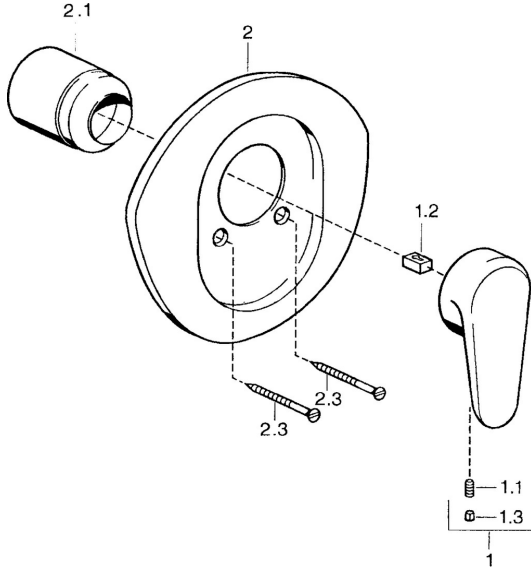

EAN: 4015474682603
static.hansa.com/0386910094

Spare parts

SP03869102

	Name	Code
1	Lever, L=138 mm Chrome Discontinued	59913770
1	Lever, L=99 mm, (-2011) Chrome	59913768
1.1	Screw, M5x8, SW2.5	59904755
1.2	Bushing	59904778
1.3	Plug, hot/cold	59906705
2	Cover flange Chrome Discontinued	59911553
2	Cover flange White Discontinued	59911555
2	Cover flange Edelmessing Discontinued	59911557
2.1	Covering cap Edelmessing Discontinued	59906537
2.1	Covering cap Chrome	59904820
2.3	Screw, M5x65 White Discontinued	59906672
2.3	Screw, M5x65 Chrome	59904847
2.3	Screw, M5x65 Gold Discontinued	59904849
N.I.	Raising kit, 20 mm	59904983