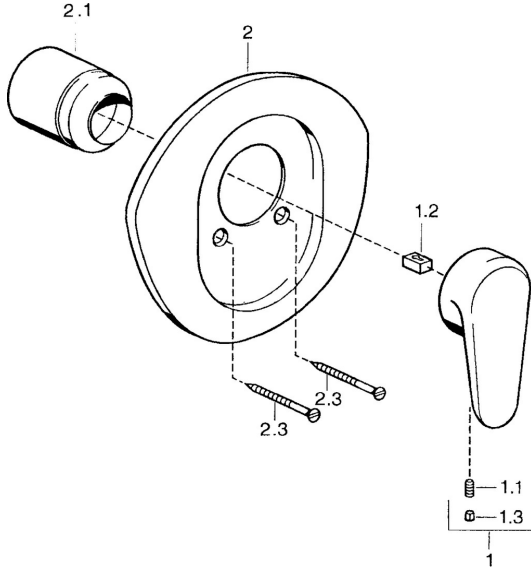

EAN: 4015474682559
static.hansa.com/0386910092

Spare parts

SP03869102

	Name	Code
1	Lever, L=138 mm Chrome Discontinued	59913770
1	Lever, L=99 mm, (-2011) Chrome	59913768
1.1	Screw, M5x8, SW2.5	59904755
1.2	Bushing	59904778
1.3	Plug, hot/cold	59906705
2	Cover flange Chrome Discontinued	59911553
2	Cover flange White Discontinued	59911555
2	Cover flange Edelmessing Discontinued	59911557
2.1	Covering cap Edelmessing Discontinued	59906537
2.1	Covering cap Chrome	59904820
2.3	Screw, M5x65 White Discontinued	59906672
2.3	Screw, M5x65 Chrome	59904847
2.3	Screw, M5x65 Gold Discontinued	59904849
N.I.	Raising kit, 20 mm	59904983