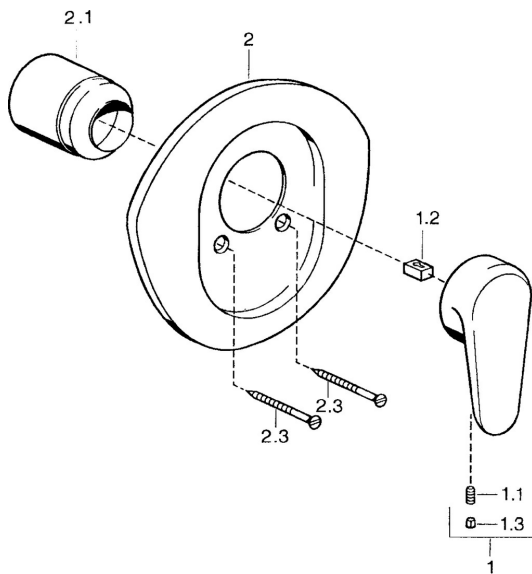

EAN: 4015474551794
static.hansa.com/0386910090

Spare parts

SP03869102

	Name	Code
1	Lever, L=138 mm Chrome Discontinued	59913770
1	Lever, L=99 mm, (-2011) Chrome	59913768
1.1	Screw, M5x8, SW2.5	59904755
1.2	Bushing	59904778
1.3	Plug, hot/cold	59906705
2	Cover flange Chrome Discontinued	59911553
2	Cover flange White Discontinued	59911555
2	Cover flange Edelmessing Discontinued	59911557
2.1	Covering cap Edelmessing Discontinued	59906537
2.1	Covering cap Chrome	59904820
2.3	Screw, M5x65 White Discontinued	59906672
2.3	Screw, M5x65 Chrome	59904847
2.3	Screw, M5x65 Gold Discontinued	59904849
N.I.	Raising kit, 20 mm	59904983