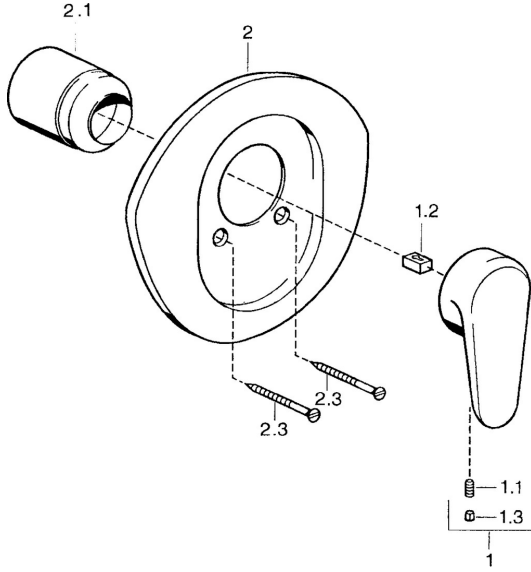

EAN: 4015474682535
static.hansa.com/0386910042

Spare parts

SP03869102

	Name	Code
1	Lever, L=138 mm Chrome Discontinued	59913770
1	Lever, L=99 mm, (-2011) Chrome	59913768
1.1	Screw, M5x8, SW2.5	59904755
1.2	Bushing	59904778
1.3	Plug, hot/cold	59906705
2	Cover flange Chrome Discontinued	59911553
2	Cover flange White Discontinued	59911555
2	Cover flange Edelmessing Discontinued	59911557
2.1	Covering cap Edelmessing Discontinued	59906537
2.1	Covering cap Chrome	59904820
2.3	Screw, M5x65 White Discontinued	59906672
2.3	Screw, M5x65 Chrome	59904847
2.3	Screw, M5x65 Gold Discontinued	59904849
N.I.	Raising kit, 20 mm	59904983