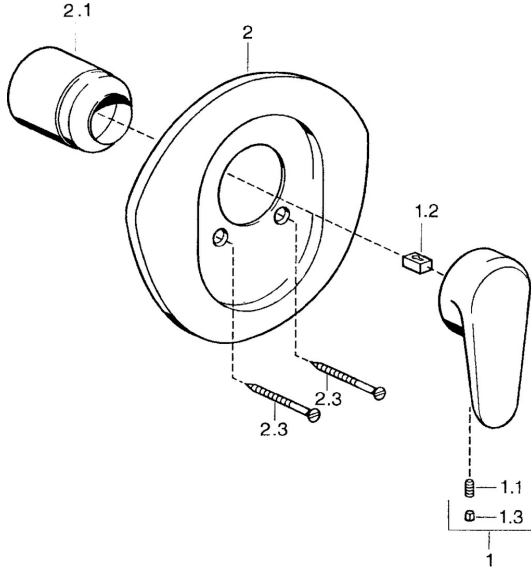

EAN: 4015474551725
static.hansa.com/03869100

Spare parts

SP03869102

	Name	Code
1	Lever, L=138 mm Chrome Discontinued	59913770
1	Lever, L=99 mm, (-2011) Chrome	59913768
1.1	Screw, M5x8, SW2.5	59904755
1.2	Bushing	59904778
1.3	Plug, hot/cold	59906705
2	Cover flange Chrome Discontinued	59911553
2	Cover flange White Discontinued	59911555
2	Cover flange Edelmessing Discontinued	59911557
2.1	Covering cap Edelmessing Discontinued	59906537
2.1	Covering cap Chrome	59904820
2.3	Screw, M5x65 White Discontinued	59906672
2.3	Screw, M5x65 Chrome	59904847
2.3	Screw, M5x65 Gold Discontinued	59904849
N.I.	Raising kit, 20 mm	59904983