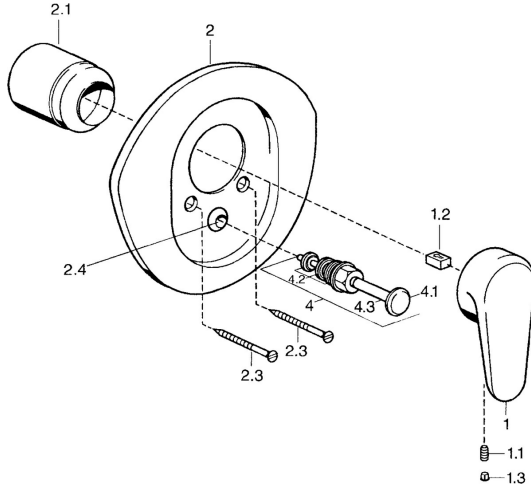

EAN: 4015474683228
static.hansa.com/0384910586

Spare parts

SP03849102

	Name	Code
1	Lever, L=138 mm Chrome Discontinued	59913770
1	Lever, 99 mm, red/blue Chrome Discontinued	59913769
1	Lever, L=99 mm, (-2011) Chrome	59913768
1.1	Screw, M5x8, SW2.5	59904755
1.2	Bushing	59904778
1.3	Plug, hot/cold	59906705
2	Cover flange Chrome/Satin Discontinued	59911543
2	Cover flange White Discontinued	59911544
2	Cover flange Chrome Discontinued	59911542
2.1	Covering cap Edelmessing Discontinued	59906537
2.1	Covering cap Chrome	59904820
2.3	Screw, M5x65 White Discontinued	59906672
2.3	Screw, M5x65 Chrome	59904847
2.3	Screw, M5x65 Gold Discontinued	59904849
2.4	Flow limiting cap	59904846
4	Diverter Gold Discontinued	59906392
4	Diverter Chrome	59911156
4	Diverter Edelmessing Discontinued	59910904
4.2	Sealing kit	59904791
4.3	O-ring, d 4x1	59902331
N.I.	Raising kit, 20 mm	59904983