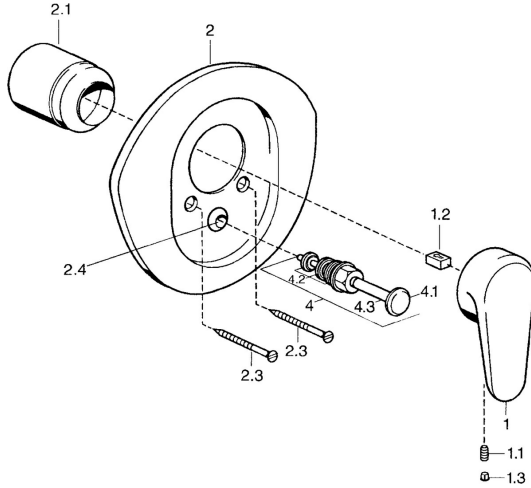

EAN: 4015474526365
static.hansa.com/03849103

Spare parts

SP03849102

	Name	Code
1	Lever, L=138 mm Chrome Discontinued	59913770
1	Lever, 99 mm, red/blue Chrome Discontinued	59913769
1	Lever, L=99 mm, (-2011) Chrome	59913768
1.1	Screw, M5x8, SW2.5	59904755
1.2	Bushing	59904778
1.3	Plug, hot/cold	59906705
2	Cover flange Chrome/Satin Discontinued	59911543
2	Cover flange White Discontinued	59911544
2	Cover flange Chrome Discontinued	59911542
2.1	Covering cap Edelmessing Discontinued	59906537
2.1	Covering cap Chrome	59904820
2.3	Screw, M5x65 White Discontinued	59906672
2.3	Screw, M5x65 Chrome	59904847
2.3	Screw, M5x65 Gold Discontinued	59904849
2.4	Flow limiting cap	59904846
4	Diverter Gold Discontinued	59906392
4	Diverter Chrome	59911156
4	Diverter Edelmessing Discontinued	59910904
4.2	Sealing kit	59904791
4.3	O-ring, d 4x1	59902331
N.I.	Raising kit, 20 mm	59904983