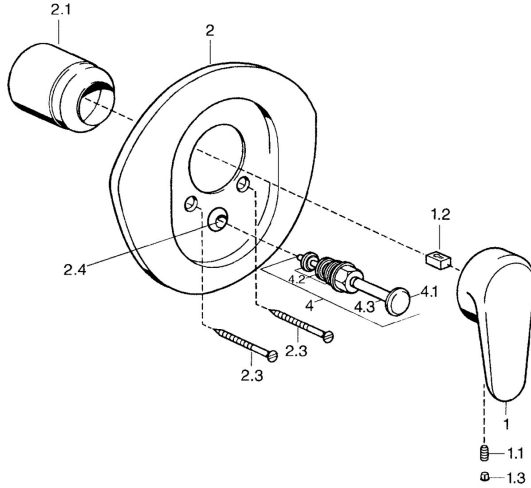

## Spare parts

### SP03849102

	Name	Code
1	Lever, L=138 mm Chrome <span style="background-color: #cccccc;">Discontinued</span>	59913770
1	Lever, 99 mm, red/blue Chrome <span style="background-color: #cccccc;">Discontinued</span>	59913769
1	Lever, L=99 mm, (-2011) Chrome	59913768
1.1	Screw, M5x8, SW2.5	59904755
1.2	Bushing	59904778
1.3	Plug, hot/cold	59906705
2	Cover flange Chrome/Satin <span style="background-color: #cccccc;">Discontinued</span>	59911543
2	Cover flange White <span style="background-color: #cccccc;">Discontinued</span>	59911544
2	Cover flange Chrome <span style="background-color: #cccccc;">Discontinued</span>	59911542
2.1	Covering cap Edelmessing <span style="background-color: #cccccc;">Discontinued</span>	59906537
2.1	Covering cap Chrome	59904820
2.3	Screw, M5x65 White <span style="background-color: #cccccc;">Discontinued</span>	59906672
2.3	Screw, M5x65 Chrome	59904847
2.3	Screw, M5x65 Gold <span style="background-color: #cccccc;">Discontinued</span>	59904849
2.4	Flow limiting cap	59904846
4	Diverter Gold <span style="background-color: #cccccc;">Discontinued</span>	59906392
4	Diverter Chrome	59911156
4	Diverter Edelmessing <span style="background-color: #cccccc;">Discontinued</span>	59910904
4.2	Sealing kit	59904791
4.3	O-ring, d 4x1	59902331
N.I.	Raising kit, 20 mm	59904983