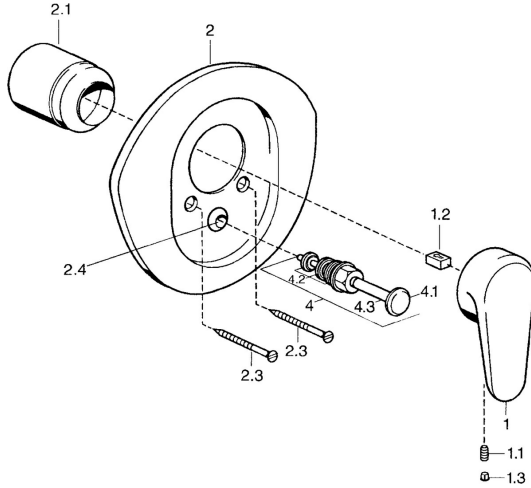

EAN: 4015474682689
static.hansa.com/0384910286

Spare parts

SP03849102

	Name	Code
1	Lever, L=138 mm Chrome Discontinued	59913770
1	Lever, 99 mm, red/blue Chrome Discontinued	59913769
1	Lever, L=99 mm, (-2011) Chrome	59913768
1.1	Screw, M5x8, SW2.5	59904755
1.2	Bushing	59904778
1.3	Plug, hot/cold	59906705
2	Cover flange Chrome/Satin Discontinued	59911543
2	Cover flange White Discontinued	59911544
2	Cover flange Chrome Discontinued	59911542
2.1	Covering cap Edelmessing Discontinued	59906537
2.1	Covering cap Chrome	59904820
2.3	Screw, M5x65 White Discontinued	59906672
2.3	Screw, M5x65 Chrome	59904847
2.3	Screw, M5x65 Gold Discontinued	59904849
2.4	Flow limiting cap	59904846
4	Diverter Gold Discontinued	59906392
4	Diverter Chrome	59911156
4	Diverter Edelmessing Discontinued	59910904
4.2	Sealing kit	59904791
4.3	O-ring, d 4x1	59902331
N.I.	Raising kit, 20 mm	59904983