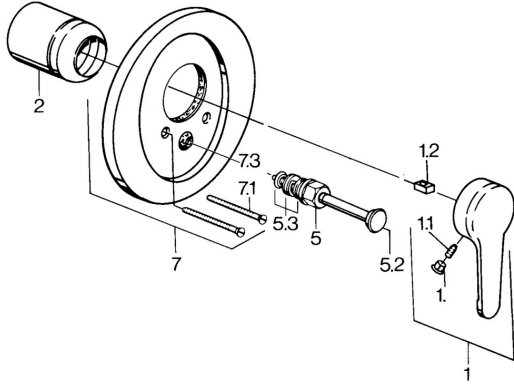

EAN: 4015474597617
static.hansa.com/0384910194

Spare parts

SP03849101

	Name	Code
1	Lever, L=99 mm, (-2011) Chrome	59913768
1.1	Screw, M5x8, SW2.5	59904755
1.2	Bushing	59904778
1.3	Plug, hot/cold	59906705
2	Covering cap Chrome	59904820
5	Diverter White Discontinued	59910901
5	Diverter Chrome	59911156
5	Diverter Chrome/Satin Discontinued	59910903
5	Diverter Edelmessing Discontinued	59910904
5.2	Push button Chrome	59904828
5.3	Sealing kit	59904791
7	Flange Discontinued	59906538
7.1	Screw, M5x65 Chrome	59904847
7.1	Screw, M5x65 White Discontinued	59906672
7.3	Flow limiting cap	59904846