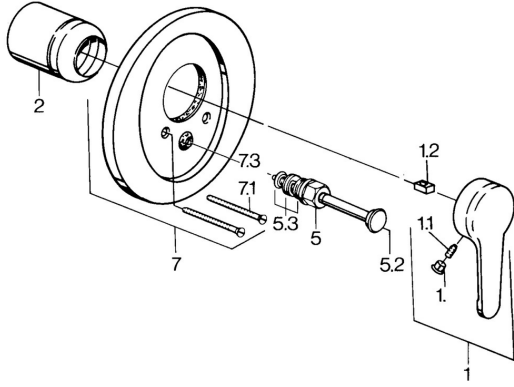

EAN: 4015474597594
static.hansa.com/0384910193

Spare parts

SP03849101

	Name	Code
1	Lever, L=99 mm, (-2011) Chrome	59913768
1.1	Screw, M5x8, SW2.5	59904755
1.2	Bushing	59904778
1.3	Plug, hot/cold	59906705
2	Covering cap Chrome	59904820
5	Diverter White Discontinued	59910901
5	Diverter Chrome	59911156
5	Diverter Chrome/Satin Discontinued	59910903
5	Diverter Edelmessing Discontinued	59910904
5.2	Push button Chrome	59904828
5.3	Sealing kit	59904791
7	Flange Discontinued	59906538
7.1	Screw, M5x65 Chrome	59904847
7.1	Screw, M5x65 White Discontinued	59906672
7.3	Flow limiting cap	59904846