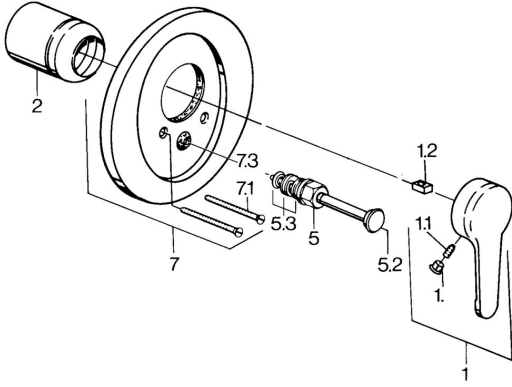

EAN: 4015474597587
static.hansa.com/0384910192

Spare parts

SP03849101

	Name	Code
1	Lever, L=99 mm, (-2011) Chrome	59913768
1.1	Screw, M5x8, SW2.5	59904755
1.2	Bushing	59904778
1.3	Plug, hot/cold	59906705
2	Covering cap Chrome	59904820
5	Diverter White Discontinued	59910901
5	Diverter Chrome	59911156
5	Diverter Chrome/Satin Discontinued	59910903
5	Diverter Edelmessing Discontinued	59910904
5.2	Push button Chrome	59904828
5.3	Sealing kit	59904791
7	Flange Discontinued	59906538
7.1	Screw, M5x65 Chrome	59904847
7.1	Screw, M5x65 White Discontinued	59906672
7.3	Flow limiting cap	59904846