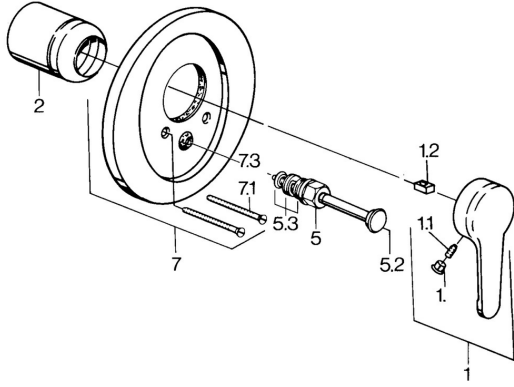

EAN: 4015474597563
static.hansa.com/0384910186

Spare parts

SP03849101

	Name	Code
1	Lever, L=99 mm, (-2011) Chrome	59913768
1.1	Screw, M5x8, SW2.5	59904755
1.2	Bushing	59904778
1.3	Plug, hot/cold	59906705
2	Covering cap Chrome	59904820
5	Diverter White Discontinued	59910901
5	Diverter Chrome	59911156
5	Diverter Chrome/Satin Discontinued	59910903
5	Diverter Edelmessing Discontinued	59910904
5.2	Push button Chrome	59904828
5.3	Sealing kit	59904791
7	Flange Discontinued	59906538
7.1	Screw, M5x65 Chrome	59904847
7.1	Screw, M5x65 White Discontinued	59906672
7.3	Flow limiting cap	59904846