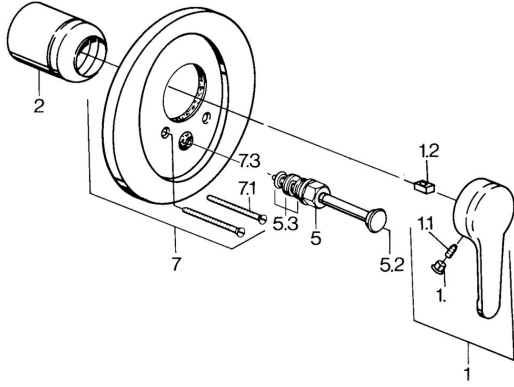

## Spare parts

### SP03849101

	Name	Code
1	Lever, L=99 mm, (-2011) Chrome	59913768
1.1	Screw, M5x8, SW2.5	59904755
1.2	Bushing	59904778
1.3	Plug, hot/cold	59906705
2	Covering cap Chrome	59904820
5	Diverter White <b>Discontinued</b>	59910901
5	Diverter Chrome	59911156
5	Diverter Chrome/Satin <b>Discontinued</b>	59910903
5	Diverter Edelmessing <b>Discontinued</b>	59910904
5.2	Push button Chrome	59904828
5.3	Sealing kit	59904791
7	Flange <b>Discontinued</b>	59906538
7.1	Screw, M5x65 Chrome	59904847
7.1	Screw, M5x65 White <b>Discontinued</b>	59906672
7.3	Flow limiting cap	59904846