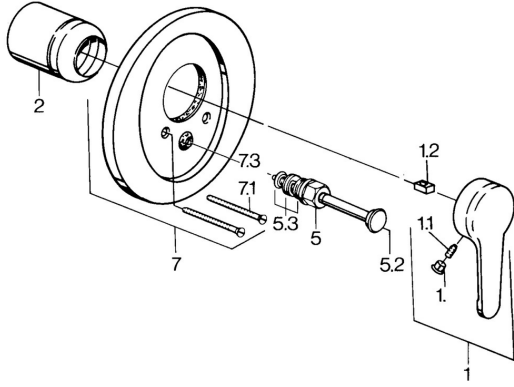

EAN: 4015474597174
static.hansa.com/0384910172

Spare parts

SP03849101

	Name	Code
1	Lever, L=99 mm, (-2011) Chrome	59913768
1.1	Screw, M5x8, SW2.5	59904755
1.2	Bushing	59904778
1.3	Plug, hot/cold	59906705
2	Covering cap Chrome	59904820
5	Diverter White Discontinued	59910901
5	Diverter Chrome	59911156
5	Diverter Chrome/Satin Discontinued	59910903
5	Diverter Edelmessing Discontinued	59910904
5.2	Push button Chrome	59904828
5.3	Sealing kit	59904791
7	Flange Discontinued	59906538
7.1	Screw, M5x65 Chrome	59904847
7.1	Screw, M5x65 White Discontinued	59906672
7.3	Flow limiting cap	59904846